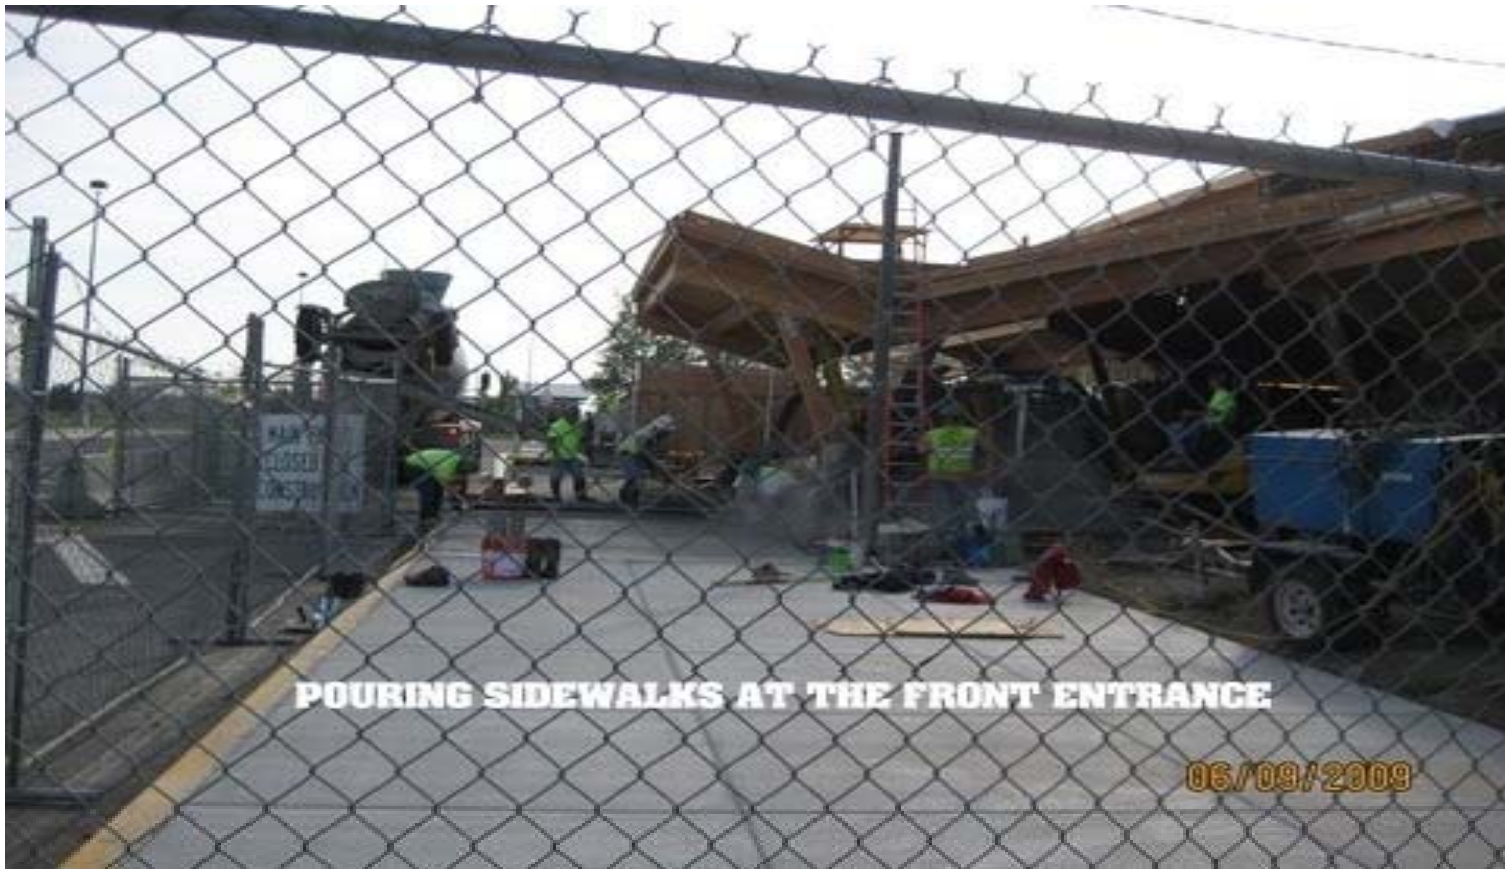

Redmond Airport

Terminal Construction

Update June 2009

ANOTHER SHOT OF THE FRONT

06/09/2009

POURING SIDEWALKS AT THE FRONT ENTRANCE

06/09/2009

WEST ENTRANCE