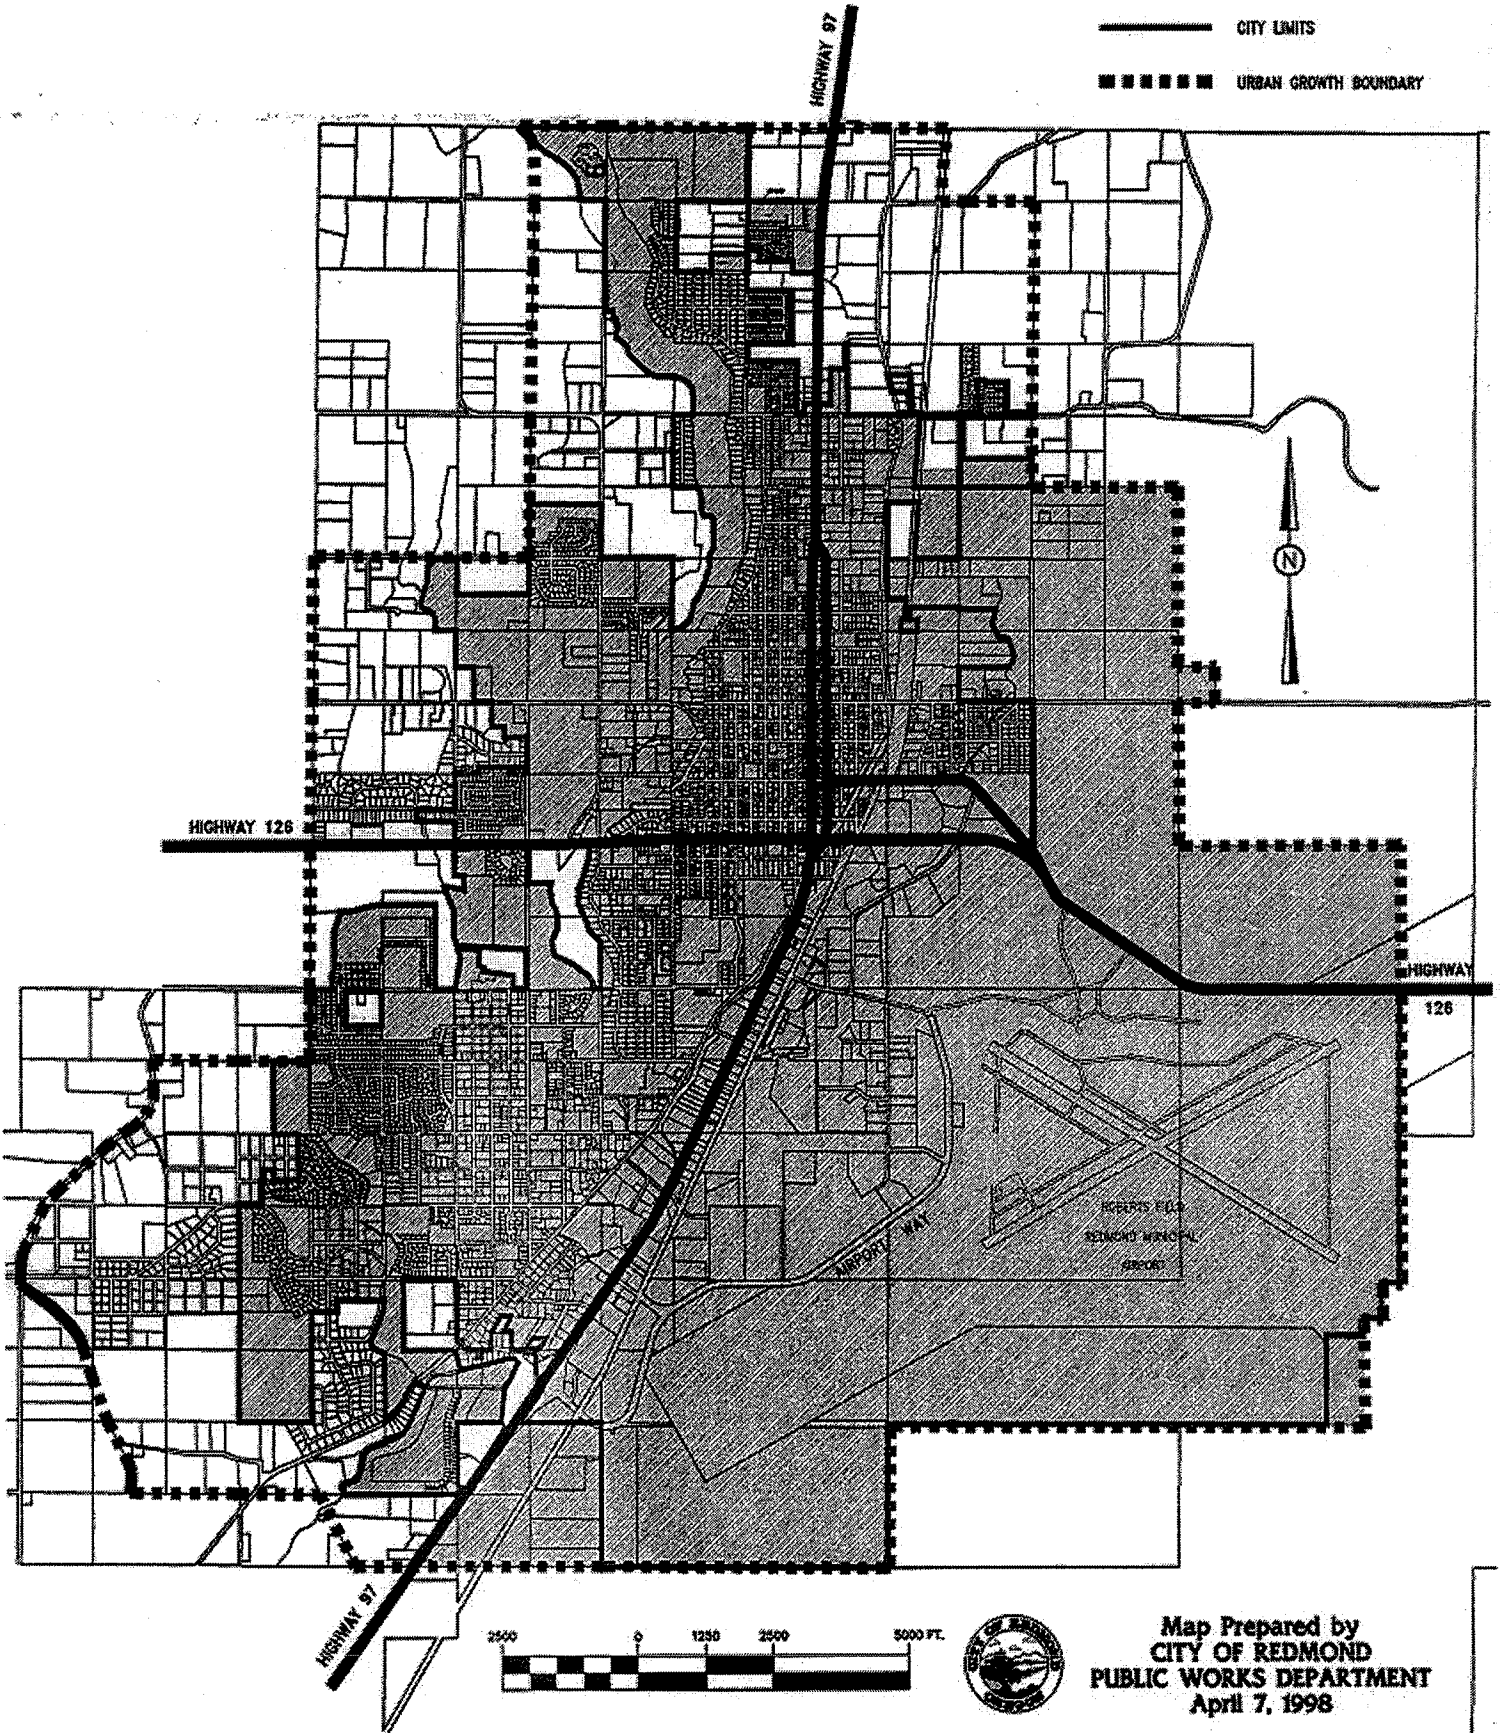

REDMOND, OREGON

Redmond Enterprise Zone

COMBINED AREA OF THE CITY LIMITS AND INDUSTRIAL ZONES OUTSIDE CITY LIMITS WITHIN THE URBAN GROWTH BOUNDARY = 7,582.90 ACRES

— CITY LIMITS

■ ■ ■ ■ ■ URBAN GROWTH BOUNDARY

Map Prepared by
CITY OF REDMOND
PUBLIC WORKS DEPARTMENT
April 7, 1998